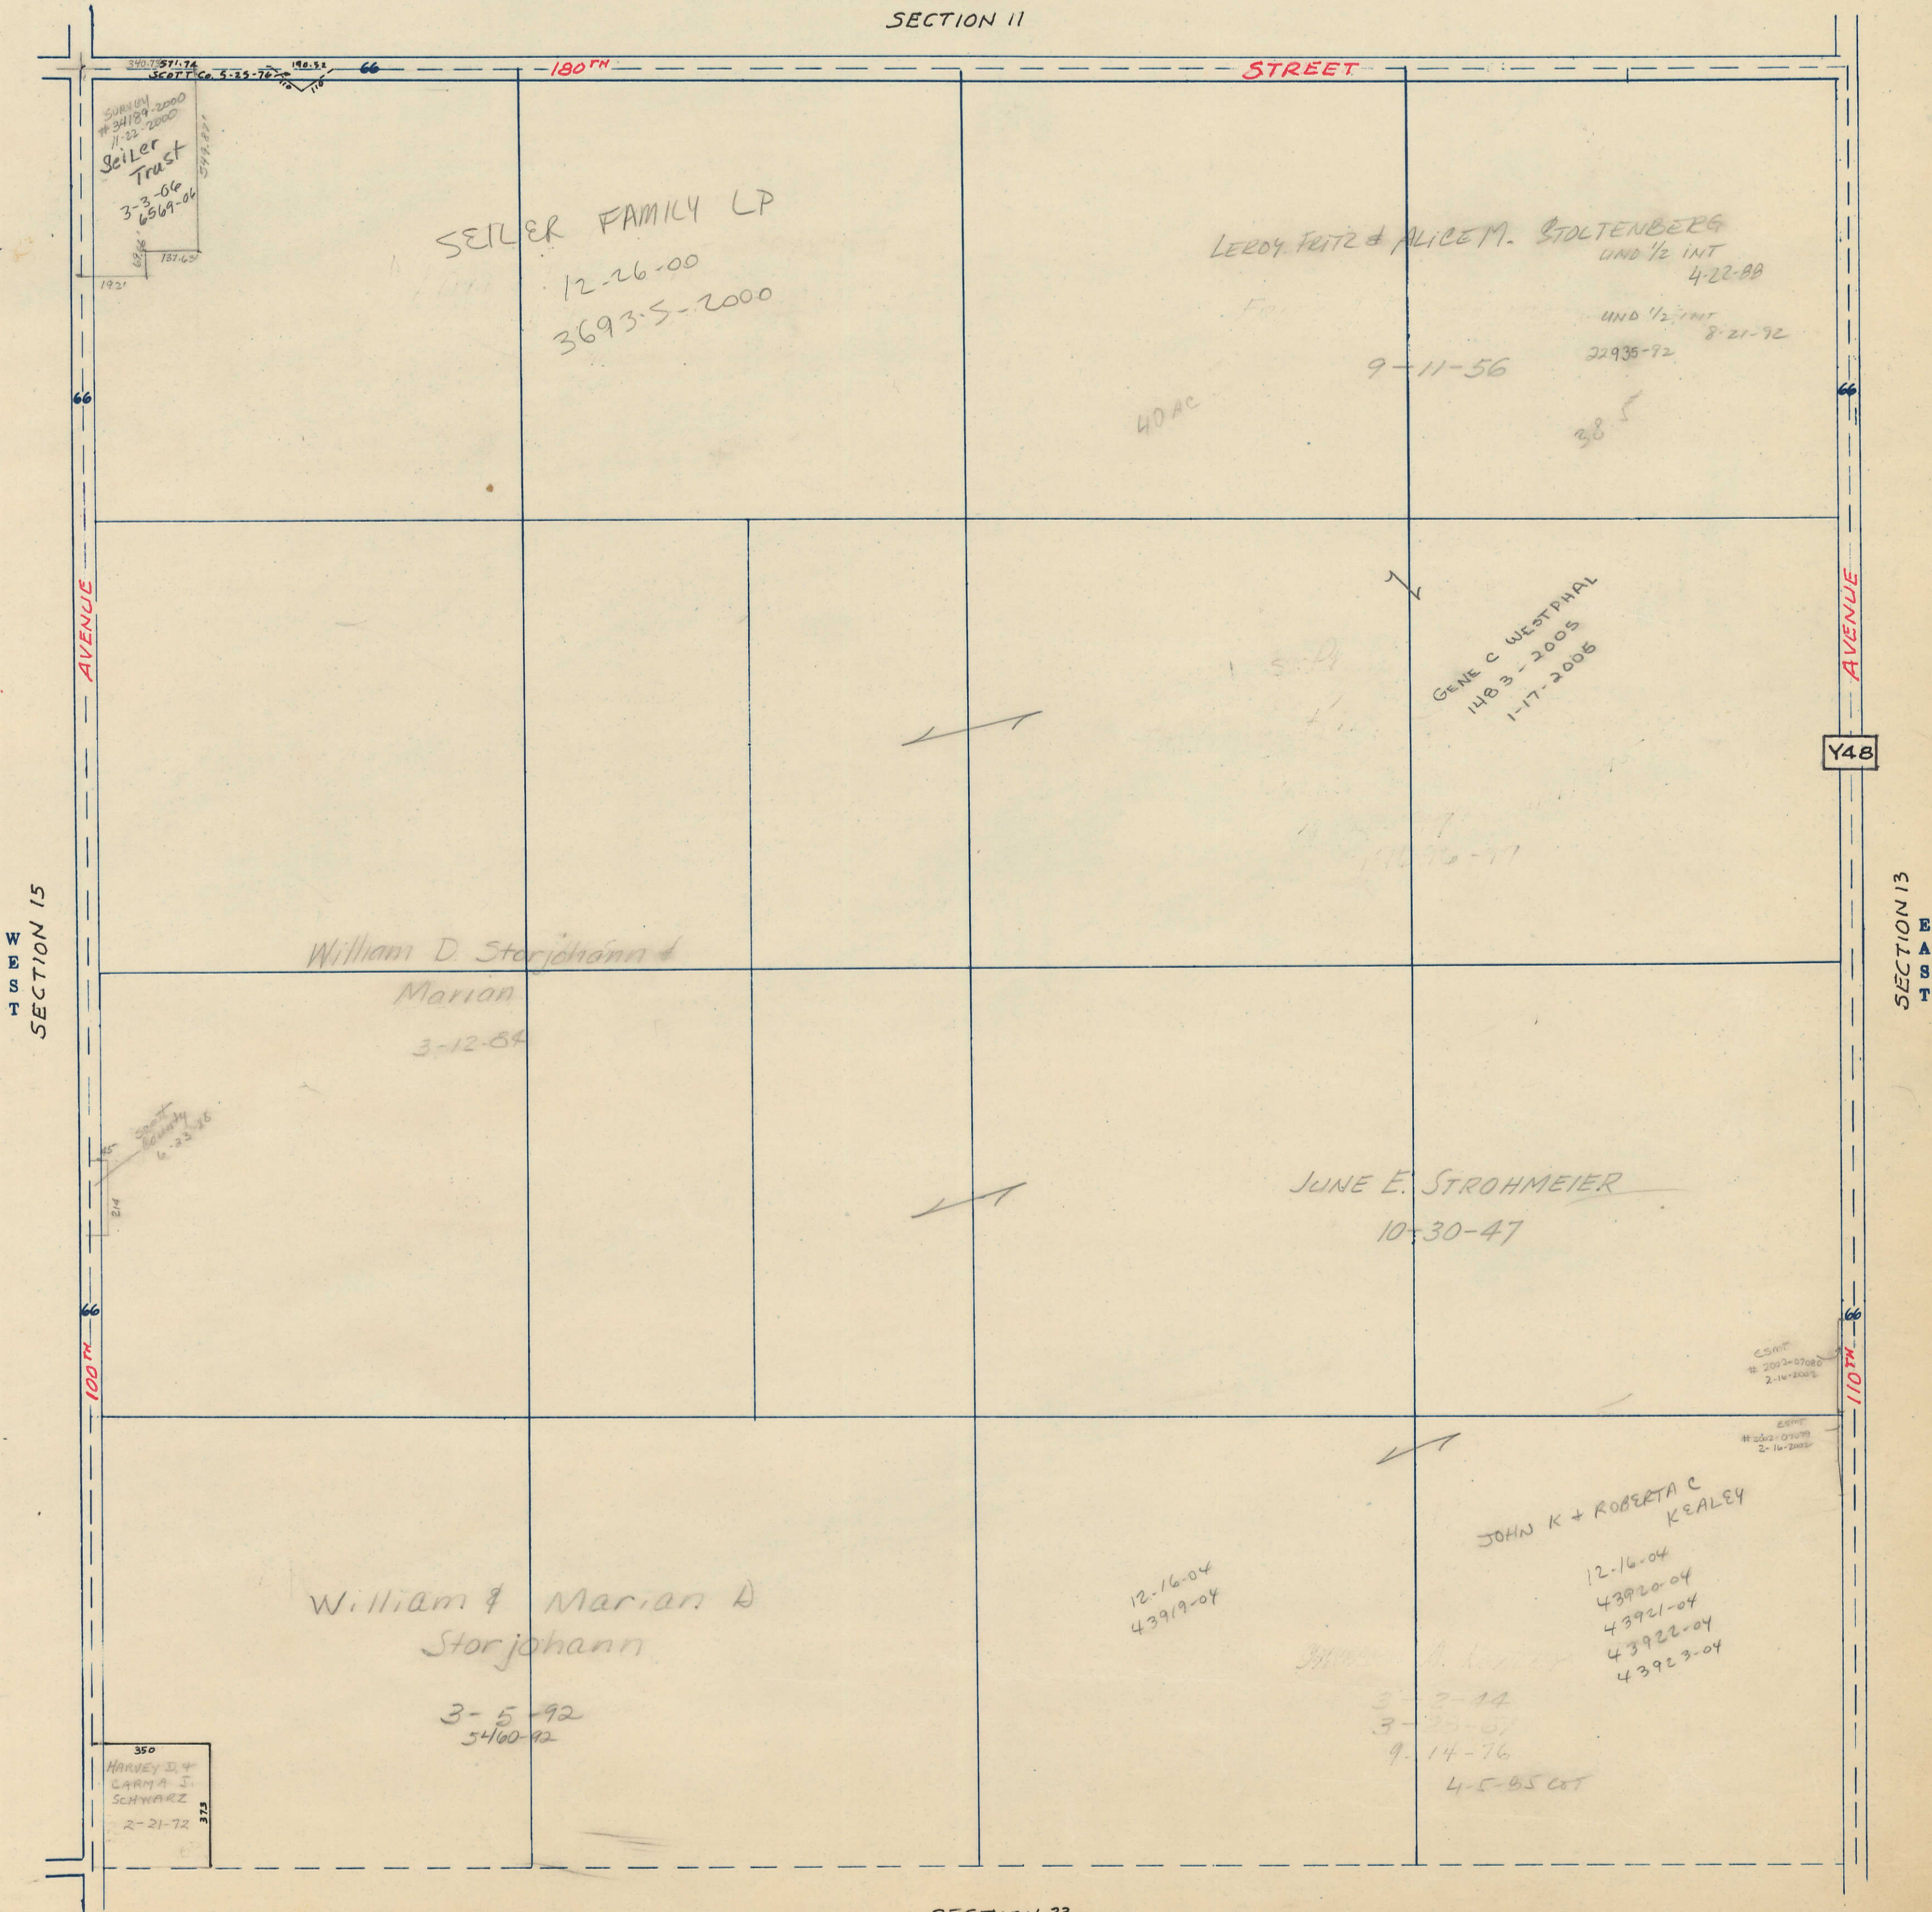

SECTION 14

Township 78-North; Range 2

EAST OF THE FIFTH PRINCIPAL MERIDIAN

SCOTT COUNTY, IOWA

BLUE GRASS TOWNSHIP

SCALE IN CHAINS

SCALE IN FEET

Transfer Page 51d-45

NORTH SECTION 11

SECTION 23 SOUTH